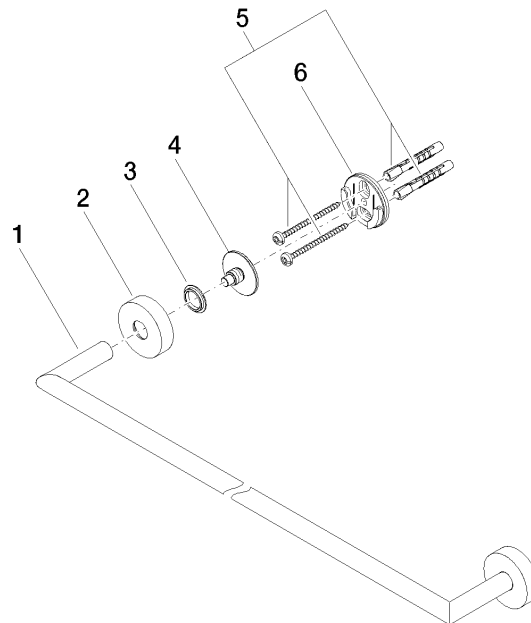

Towel bar - Chrome

ENO

83 060 979

- gauge 600 mm
- width 640mm
- height 40 mm
- rosette Ø 40 mm
- 65mm projection

Fits ELIO, ENO, MEM, META SQUARE, SYNC and TARA ULTRA

Fits: ENO, SYNC, TARA ULTRA, META SQUARE

83 060 979

mm [inches]

83 060 979

Parts for other finishes can be found here: Brushed Platinum

Spare parts list

| No. | Item Number | Name | Quantity used | Delivery time |
|-----|--------------------|------------|---------------|---------------|
| 1 | 05 28 22 622 00-00 | holder | 1 | 10 |
| 2 | 08 27 97 500-00 | rosette | 2 | 10 |
| 3 | 08 30 11 516 90 | ring | 2 | 2 |
| 4 | 08 17 97 560 90 | holder | 2 | 2 |
| 5 | 05 30 31 025 00 90 | fixing set | 2 | 2 |
| 6 | 08 17 97 501 07 | holder | 2 | 2 |